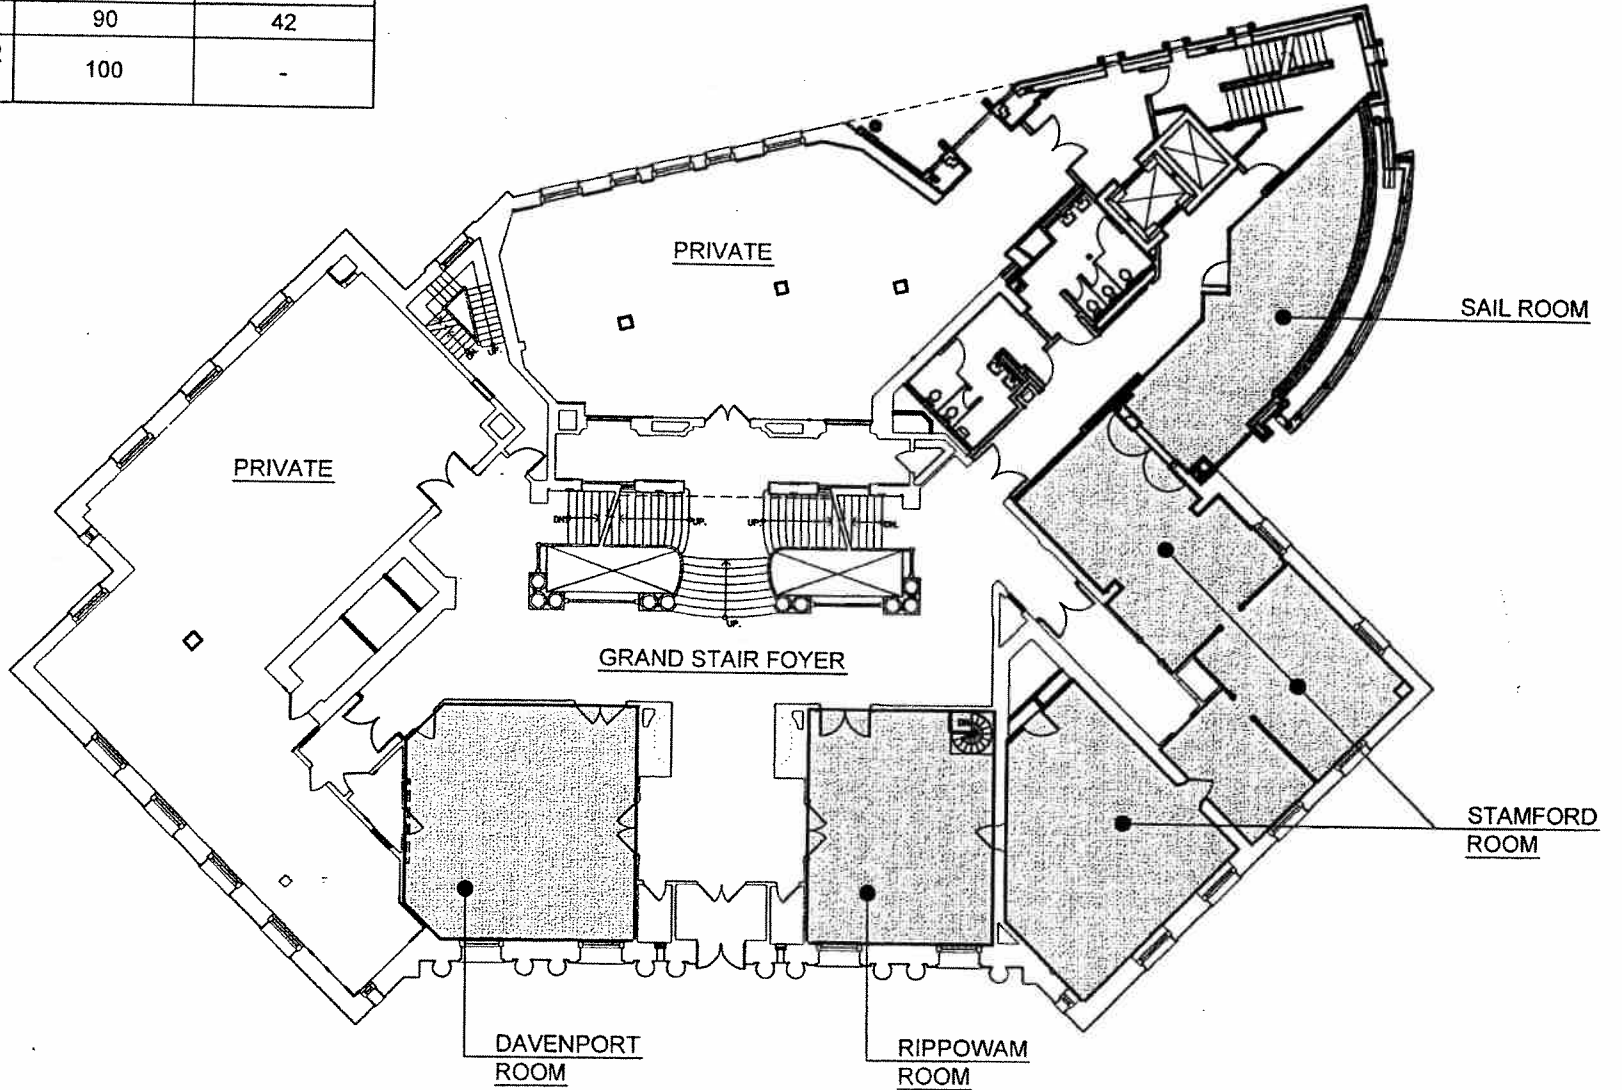

ROOM	OCCUPANCY	
	STANDING	SEATING
DAVENPORT	102	48
RIPPOWAM	75	35
STAMFORD	205	96
SAIL	90	42
GRAND STAIR FOYER	100	-

LEVEL-1